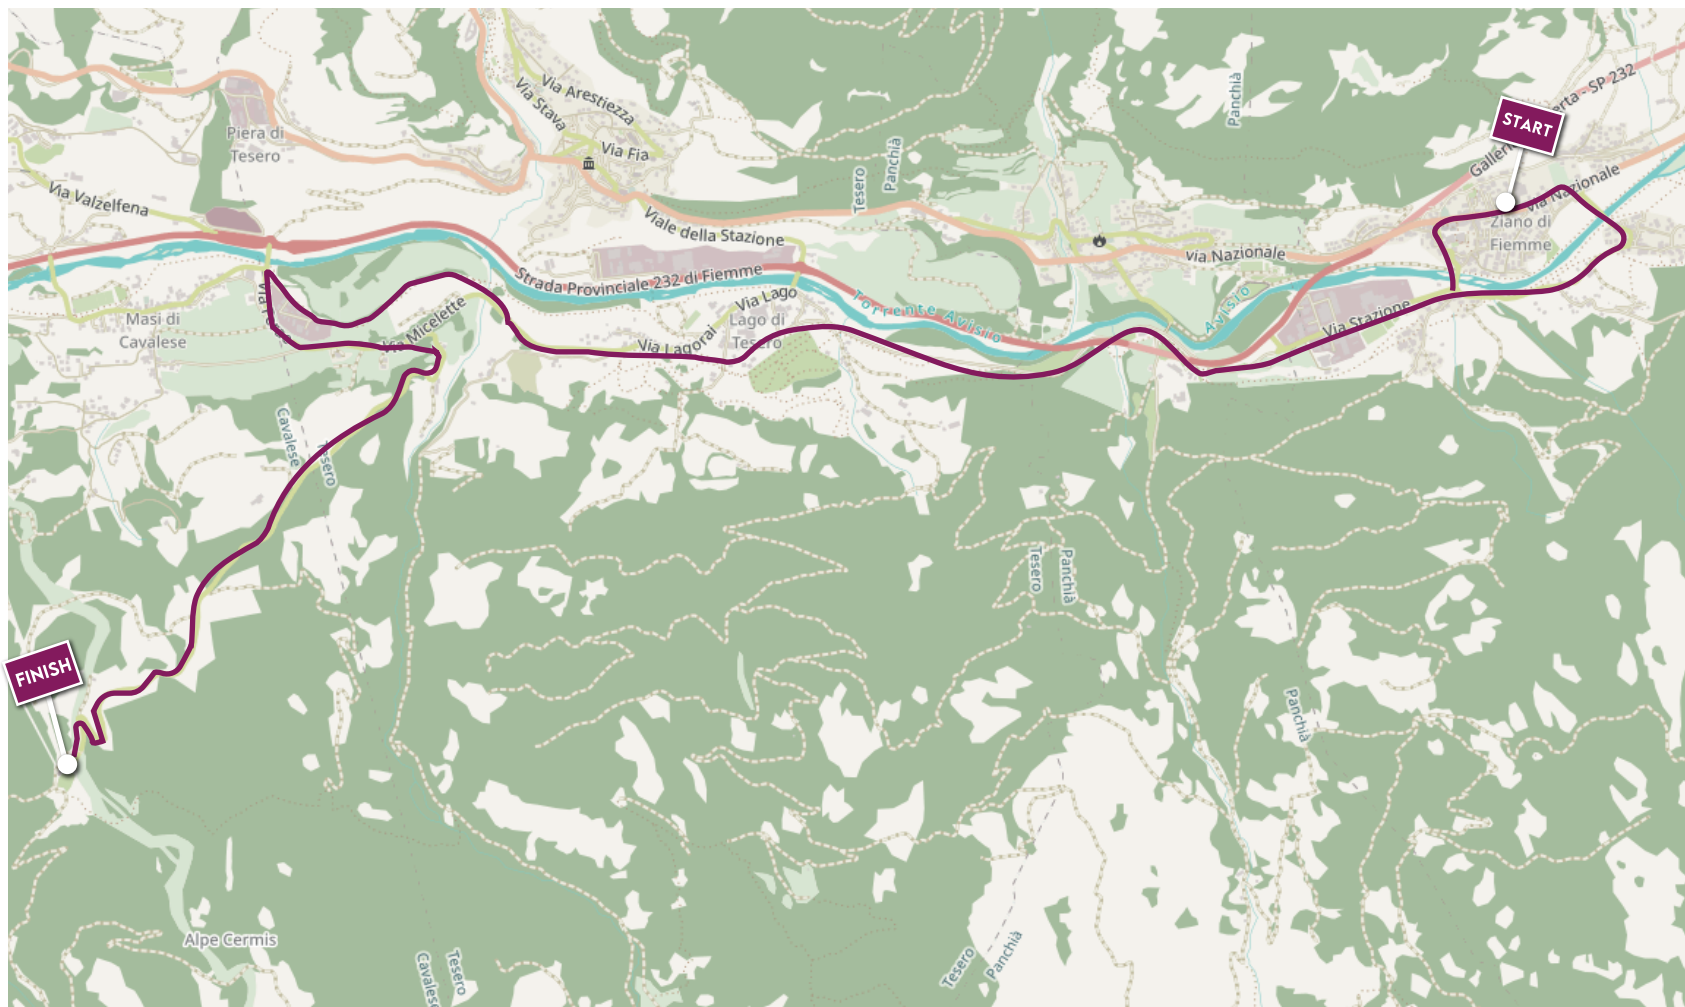

MASS START CT 13/15 KM | JUNIOR & SENIOR
SUNDAY 10.09.2023 - ZIANO DI FIEMME / ALPE CERMIS

COURSE
DETAILS

DISTANCE	13/15 km
TOTAL CLIMB	492 m
TOTAL DESCENT	171 m
START HIGH	954 m
FINISH HIGH	1.275 m
MIN HIGH	878 m
MAX HIGH	1.275 m