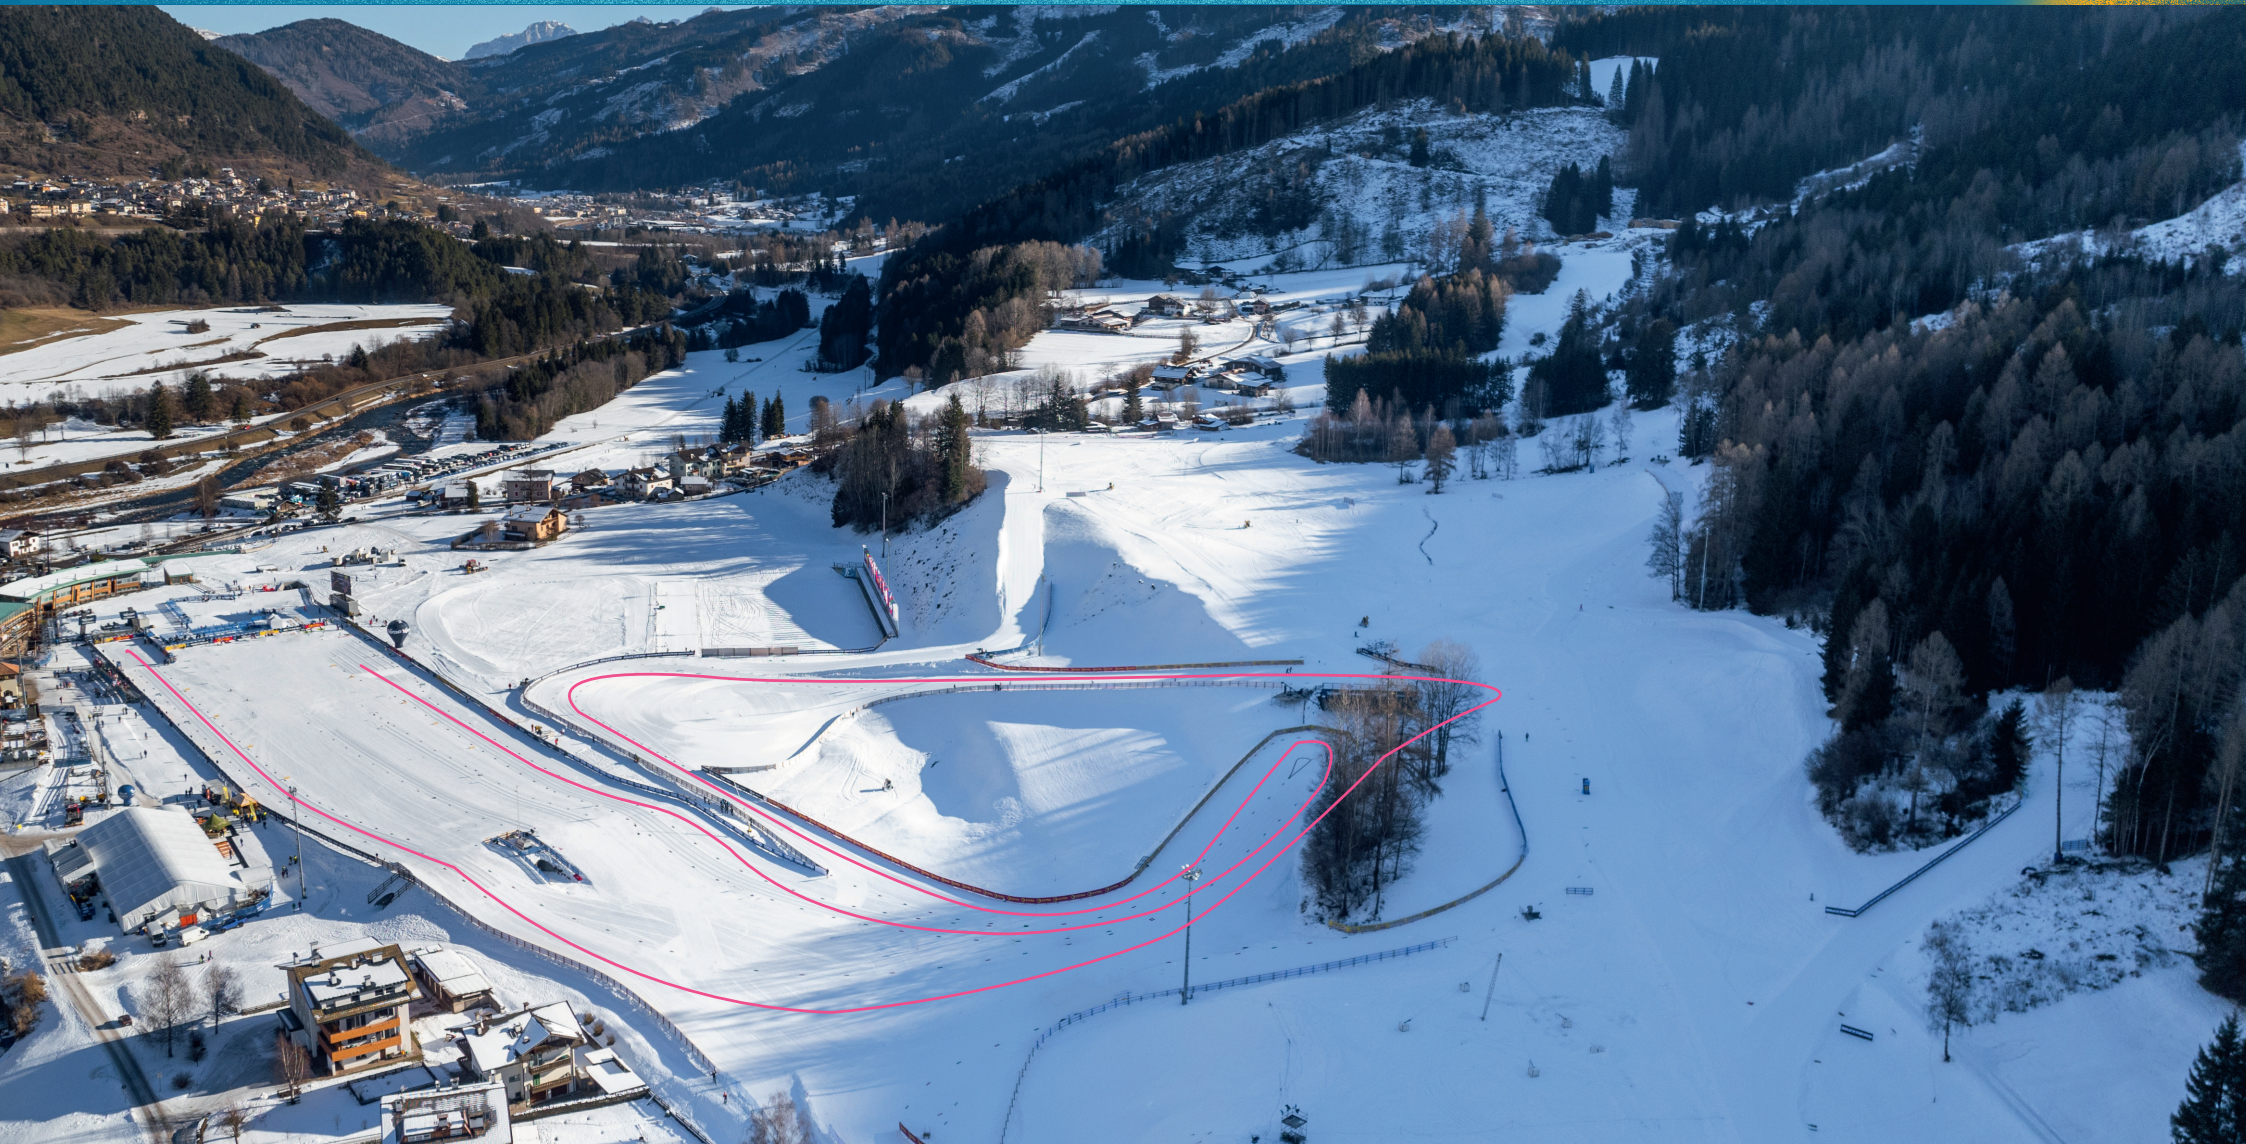

TEST EVENT PARA NORDIC

VAL DI Fiemme HOME OF NORDIC SKIING

1,2 KM CC STANDING

Para Standing CC Sprint cl							
Course length:	1,298m		Height difference (HD): 24m		Lowest point: 904m		
			Maximum climb (MC): 20m		Highest point: 926m		
			Total climb (TC): 54m				
A-climb	#	at m	PHD (m)	PTC (m)	grad. (%)	avg. grad. (%)	
	total			0			0.0% part of TC
B-climb	1	240	17	17	3.3 - 19.8	11.3	
	2	715	20	20	16.6 - 16.8	16.6	
	total			37			68.5% part of TC
C-climb				0			0.0% part of TC
undulated terrain				17			31.5% part of TC
	total climb			54			