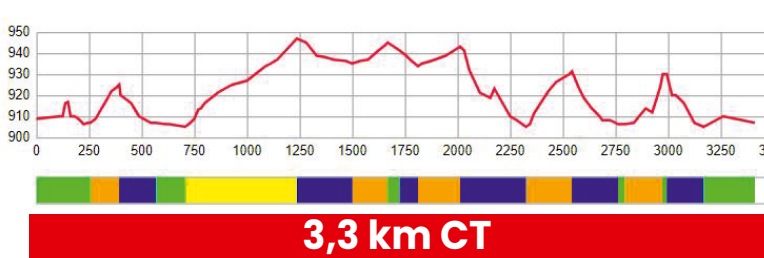

VAL DI FIEMME

Cross-Country Stadium Lago di Tesero

Skiathlon 20 km (Classic/Free)

- #### Course Uphills
- V Valena Uphill
 - Z Zorzi Uphill
 - B Brink Uphill
 - D Doss del Marione Uphill
 - P Pojer Uphill
 - G Gatto Uphill
 - V Vasche Uphill
 - C Chiesa Uphill
 - A Agnesa Uphill
 - Test Area

3,3 km CT

Course length:	3,454 m	Height difference (HD):	59 m	Lowest point:	900 m
Course category:	D	Maximum climb (MC):	45 m	Highest point:	959 m
		Total climb (TC):	137 m		

3,3 km FT

Course length:	3,412 m	Height difference (HD):	42 m	Lowest point:	905 m
Course category:	D	Maximum climb (MC):	42 m	Highest point:	947 m
		Total climb (TC):	149 m		